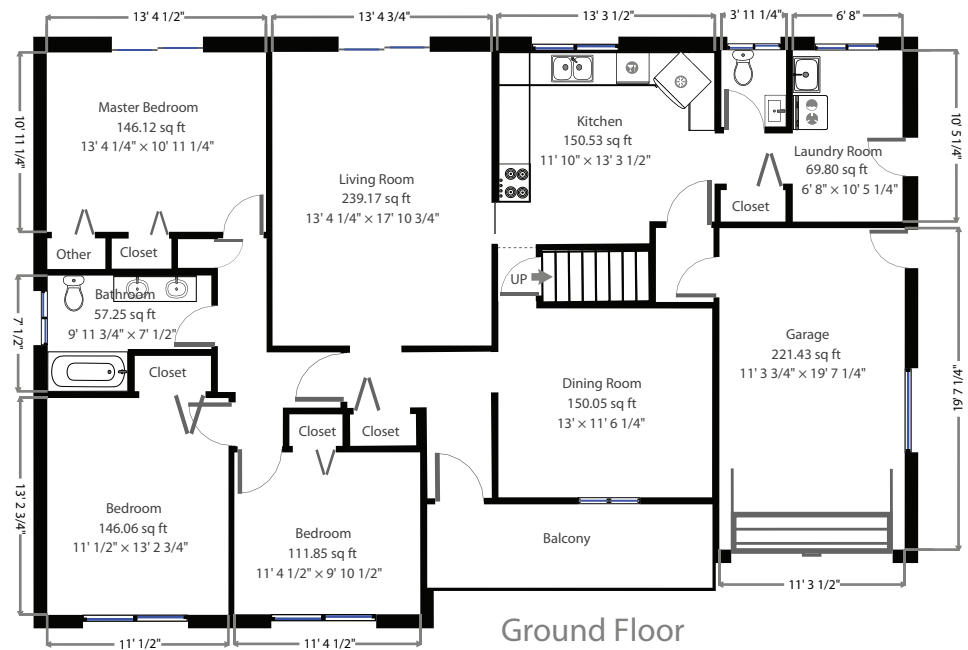

22 Yule Pl, Kitchener, ON N2B 2J8, Canada

The above floor plan is not to scale. This is not an architectural drawing.

All details and measurements intended to be relied upon should be independently verified. All windows, appliances, and fixtures may not be present, or exactly as shown on this floor plan. For the full disclaimer with details of how measurements are taken, go to www.panoramicstudio.ca/disclaimer

Attic / Storage