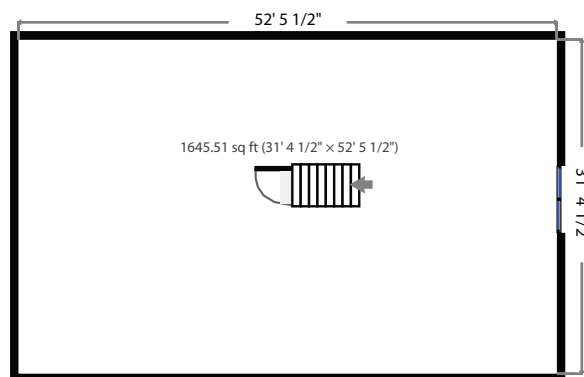

22 Yule Pl, Kitchener, ON N2B 2J8, Canada

The above floor plan is not to scale. This is not an architectural drawing.

All details and measurements intended to be relied upon should be independently verified. All windows, appliances, and fixtures may not be present, or exactly as shown on this floor plan. For the full disclaimer with details of how measurements are taken, go to www.panoramicstudio.ca/disclaimer