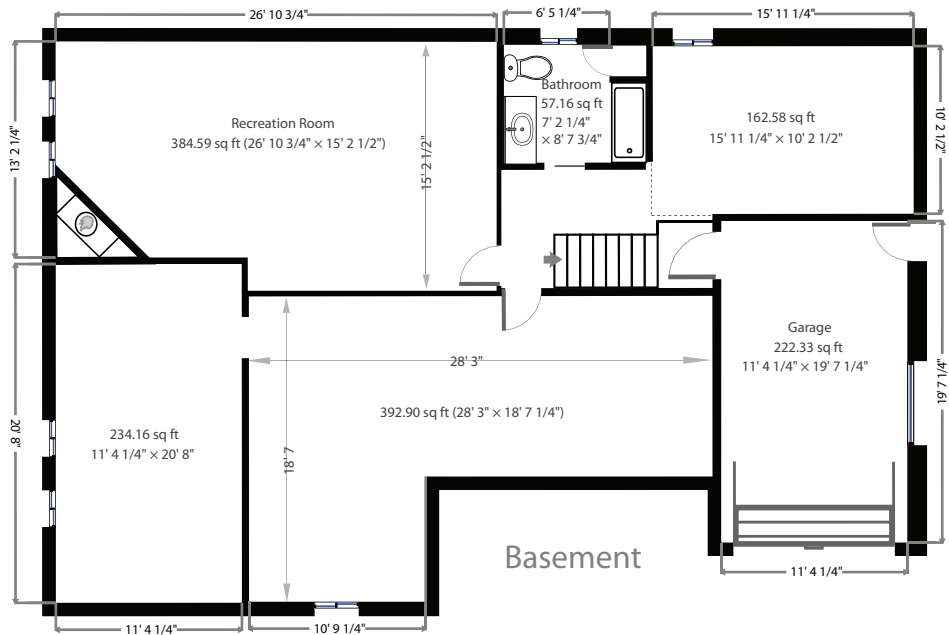

22 Yule Pl, Kitchener, ON N2B 2J8, Canada

The above floor plan is not to scale. This is not an architectural drawing.

All details and measurements intended to be relied upon should be independently verified. All windows, appliances, and fixtures may not be present, or exactly as shown on this floor plan. For the full disclaimer with details of how measurements are taken, go to www.panoramicstudio.ca/disclaimer

Attic / Storage